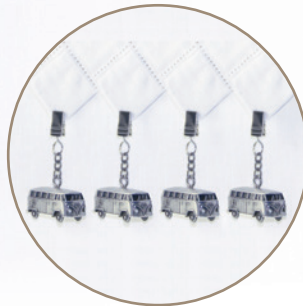

BUMB14

BUMB15

BUMB16

Tablecloth Weights Set

Features the 3D model of the VW T1 Bus in metal, vintage silver finish. This 4-pc set comes in a gift box. Size per piece: 5 x 2.2 x 2.3 cm

BUTW01

Fleece Blankets