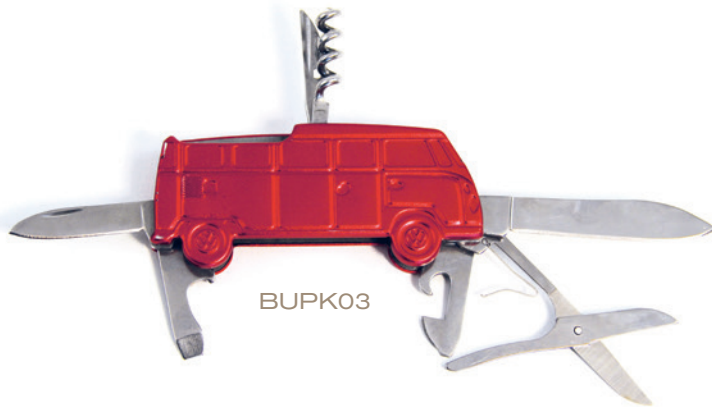

Multi-tool

Stainless steel multi-tool with spring assisted pliers, wire cutter, bottle opener, can opener, Phillips screwdriver, saw, knife blade, file, S/M/L flat head screwdrivers, Awl/Reamer. Includes metal gift tin.
Size: 9.8x2.2x4.4 cm

BUTO01

Pocket Knife

Stainless steel pocket knife in the shape of a VW T1 Bus. Stainless steel, features knife, scissors, bottle & can openers and more! Includes metal gift tin.
Size: 4.3x9.3x1.2 cm

BUPK03