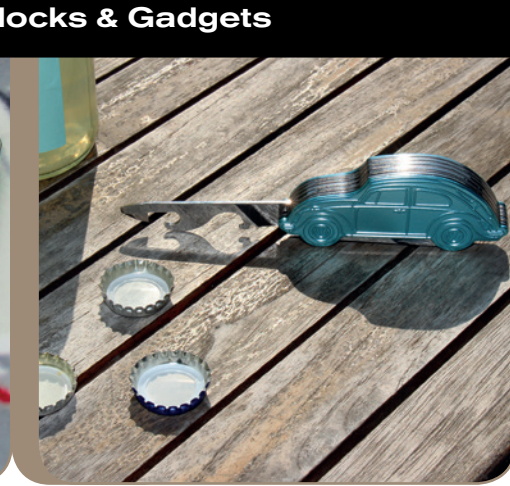

Bottle Opener