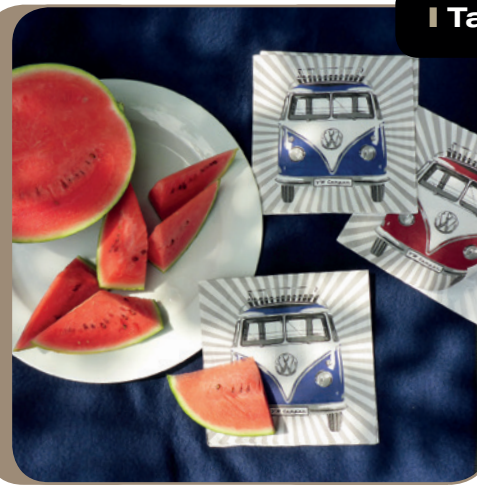

Aprons

All-purpose unisex aprons, featuring vintage VW T1 Bus designs. Includes front pockets and adjustable buckle on neck strap, one size, packaged in gift carton. Material: cotton
Size: 58x80 cm

Napkins

Pack of 20 quality paper napkins. Made in Germany. Material: 100% recycled tissue material
Size: folded 16.5x16.5 cm, open 33 x 33 cm