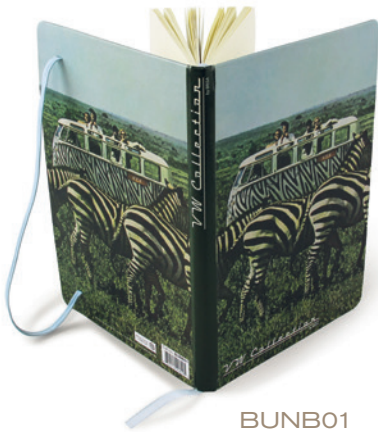

Ideal for tablet PCs. Size: 28x23x6 cm

BUNE11 – BUNE12

Toiletry Bags

With velcro closure, includes inner pocket and additional straps for small bottles.

Size: 18x27x10 cm

BUNE21 – BUNE22

Zipper Wallets

With 2 inner compartments, zippered coin compartment and credit card slots.

Size: 11.5x16x2.5 cm

BUNE31 – BUNE32

Notebooks

A5 format with double-sided lined pages,
96 sheets = 192 pages.
Hardcover printed paper binding with
elastic closure band and bookmark.

BUNB05

BUNB01

BUNB02

BUNB03