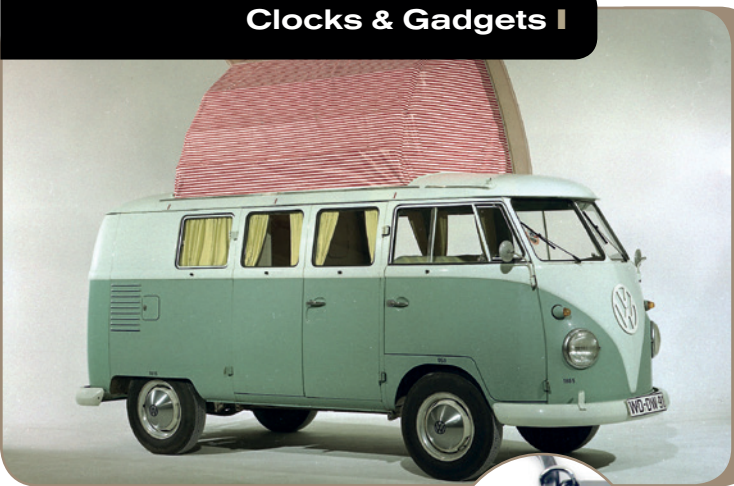

BEKH04

BUKH51

Key Rings NEW

With the »Bulli« logo lettering (German nickname for the T1 Bus) and a small VW logo charm on a brushed aluminum-zinc ring. Comes in blister packaging with Euro hole punch including carton display with 12 pieces. Size: 10.5 x 3.5 x 0.3 cm