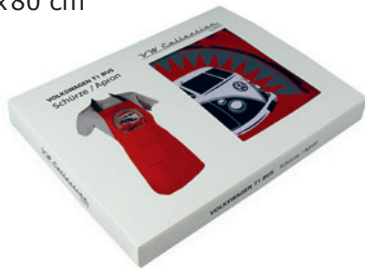

Aprons

All-purpose unisex aprons, featuring vintage VW T1 Bus designs. Includes front pockets and adjustable buckle on neck strap, one size, packaged in gift carton. Material: cotton
Size: 58x80 cm

BUAP01