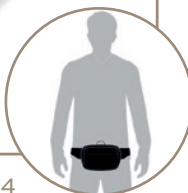

Sport- & Gym Bags

With classic VW T1 Bus 3D designs. Featuring both hand and shoulder straps, a waterproof inner lining and a flexible base. Both bags are made of strong, durable polyester.

Sport Bag includes 2 separate shoe and wet compartments. Size: 60x30x30 cm

Gym Bag includes 1 wet compartment. Size: 50 x 25 x 26 cm

Hip Bag NEW

A practical hip bag made of a neopren-like material in the shape of a VW T1 Bus with an adjustable belt and sturdy plastic buckle. Two mesh pockets inside with zippers make it the ideal companion for festivals or concerts. Size: 22 x 11 x 8 cm, belt adjustable from 78 to 120 cm.