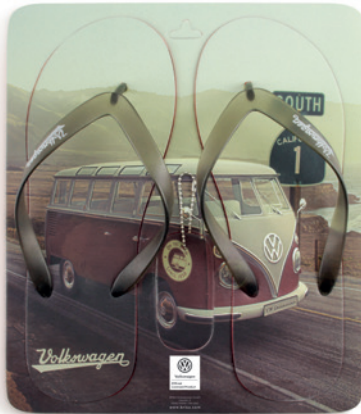

BUMT02

BUMT03

BEMT01

BEMT02

BEMT03

Caps

Vintage look in pre-washed cotton in baseball and military formats. One-size with adjustable strap fixed with a metal buckle.

BECA01

BECA02

BUCA01

BUCA02

BUCA03

BUCA04

BUFF01

Beach Sandals NEW

Attractive beach sandals with VW T1 Bus designs are a must-have for any true fan. They are delivered »in« a perforated panel from which the sandals must be removed including an extra key ring with the same design. Available in unisex sizes: S (EU 36/37), M (EU 38/39), L (EU 40/41), XL (EU 42/43) and XXL (EU 44/45).