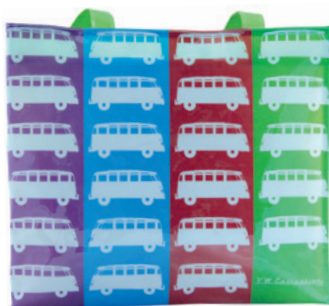

BUSB04

PVC Shopper Bags

With glossy coated print and polyester lined interior with additional zipper pocket. Includes zipper closure at the top of the bag. Size: 40x35x12 cm

Canvas Shopper Bags

Cotton fabric with VW T1 appliqué, printed inner lining and zipper closure at the top of the bag. Size: 43x40x10 cm