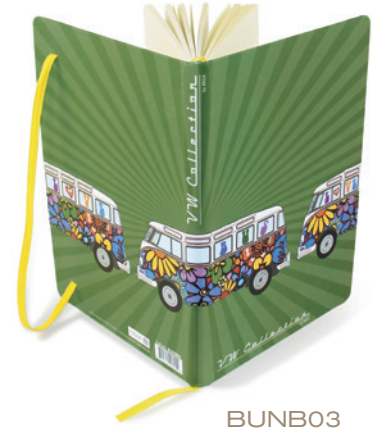

Ideal for tablet PCs. Size: 28x23x6 cm

BUNE11 – BUNE12

Toiletry Bags

With velcro closure, includes inner pocket and additional straps for small bottles.

Size: 18x27x10 cm

BUNE21 – BUNE22

Zipper Wallets

With 2 inner compartments, zippered coin compartment and credit card slots.

Size: 11.5x16x2.5 cm

BUNE31 – BUNE32

Notebooks

A5 format with double-sided lined pages,
96 sheets = 192 pages.
Hardcover printed paper binding with
elastic closure band and bookmark.

BUNB05

BUNB01

BUNB02

BUNB03